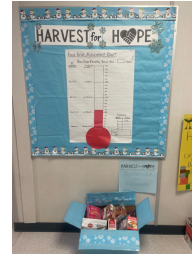

Wed. Dec 11- Christmas Concert

Mon. Dec 16 – Report Cards go home

Tue. Dec 17 -Turkey Dinner

Mon Dec 23 – Fri. Jan 3 – Winter Break

Mon. Jan 6 - First day back after break

Pouce Coupe Elementary School Food Drive: “HARVEST for HOPE”